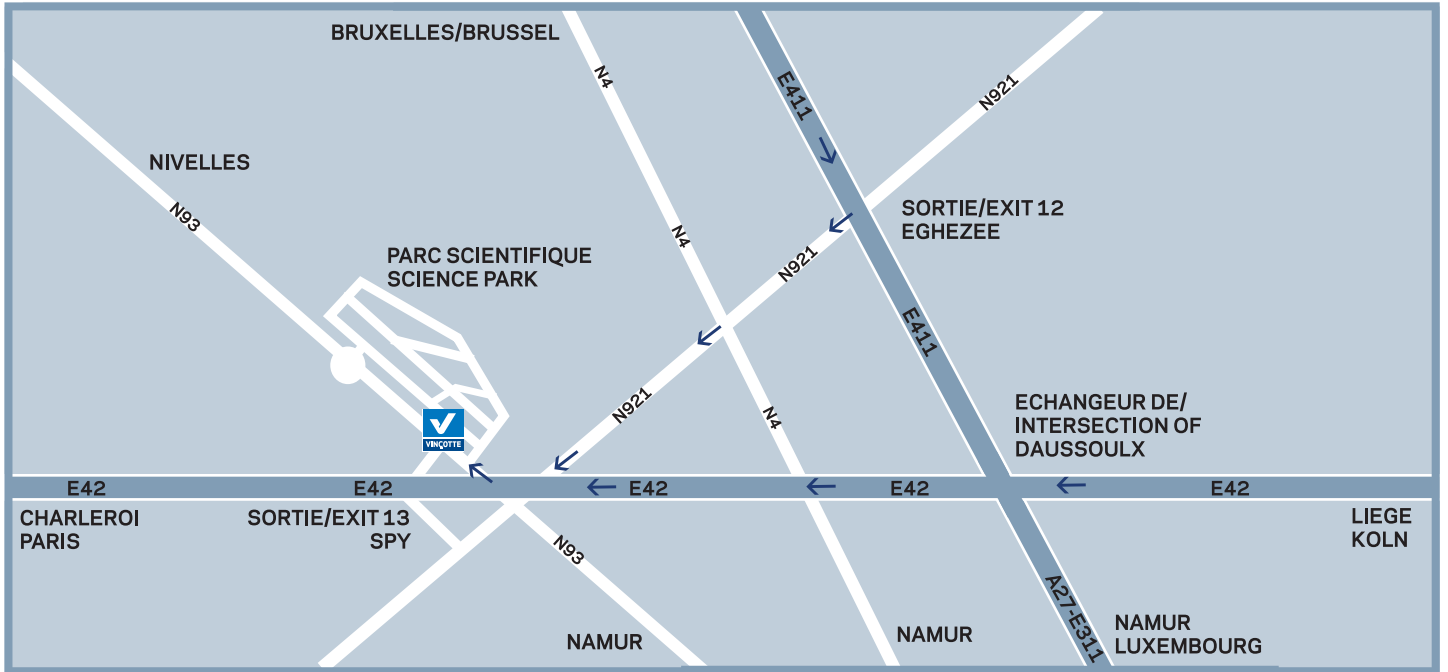

Wallonia

Parc Scientifique Créaly
Rue Phocas Lejeune 11
5032 Les Isnes - Gembloux

www.vincotte.be

wallonie@vincotte.be
T: +32 (0)81 43 28 11
F: +32 (0)81 43 28 15

From Brussels, Liège or Luxembourg

At the Daussoulx interchange, E42, head for Bergen (Mons). Take exit 13 and turn in at the 1st street on the right. After that, turn into the 1st street on your left, and again the 1st street on your left.

From Mons (Bergen) or Charleroi

On the E42, exit 13, turn left (N912). Turn left at the traffic lights and drive under the E42. Turn into the first street on the right and then turn left.