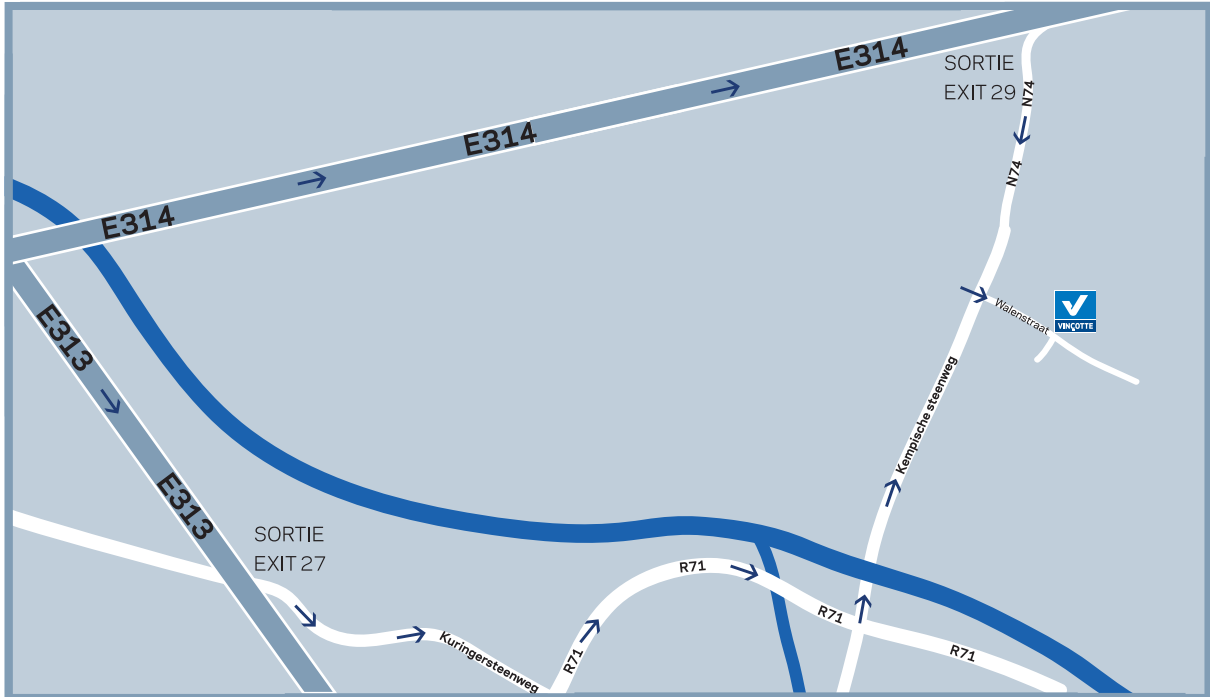

From Antwerp (E313)

Take the E313 in the direction of Hasselt.

Take exit 27 in the direction of Hasselt (N2). Where this road crosses the R71 Ringroad, take the left road in the direction of Eindhoven. On the Ringroad (Hasselt R71), take the N74 Kempische Steenweg, once again in the direction of Eindhoven.

Just past the Kiewit station, you drive over the railway bridge, turn right there into Walenstraat (at Carolus-Primatorus).

Turn right into the little dead-end side street after 400m (just before Bielen cleaning) and you will find our offices on the right, at the back.

From Brussels (E314)

Take the E314 in the direction of Hasselt. At exit 29 take the N74 in the direction of Hasselt. After approximately 6km, just before the railway bridge and the Kiewit station, turn left at Carolus-Primatorus. After 400m, turn right into the little dead-end side street (just before Bielen cleaning) and you will find our offices on the right, at the back.

By public transport

On the Hasselt-Genk route, get off at the Kiewit station. Turn into Walenstraat and, after 300m (just before Bielen cleaning), turn into the little dead-end side street and our offices are approximately 200m down the road on the right, at the back.